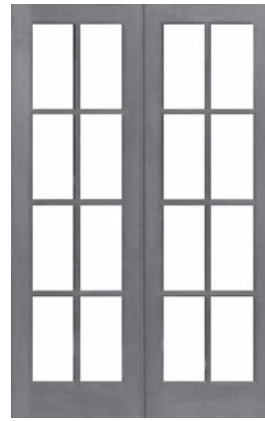

8 Light

Size	Cedar	White Primed Maple
2040 x 820 x 40	$345	$303
2040 x 720 x 40	$339	$292
2040 x 620 x 40	$332	$281

price per door
maple doors only white primed
obscure glass (non stock) + 30%