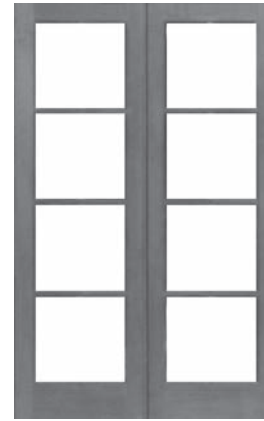

4 Light

Size	Cedar
2040 x 820 x 40	$328
2040 x 720 x 40	$318
2040 x 620 x 40	$309

price per door
obscure glass (non stock) + 30%