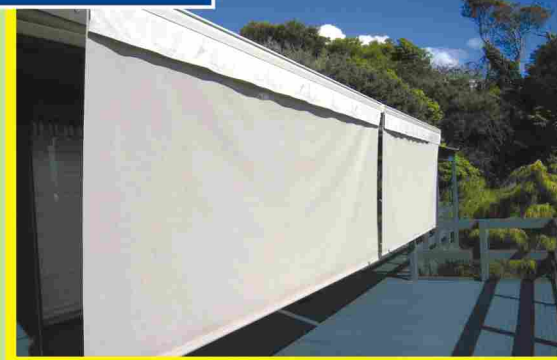

## Cassette Folding Arm Awnings

▶ **The Cassette Model** hides your awning away out of sight when it is not in use.

## Extendable Valance Awnings

The **Extendable Valance Model** will give privacy or better sun protection later in the day when the sun is low in the sky.

☎ 9775 1325

More great ways to enjoy outdoor living -