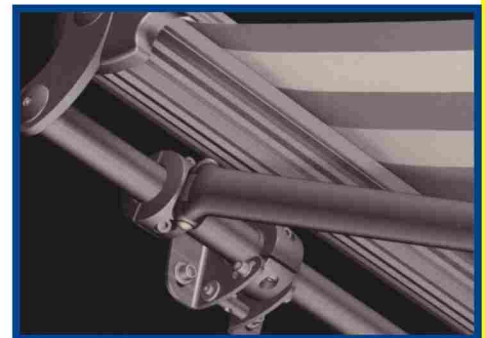

The Stainless Steel Model is the ultimate in Folding Arm Awnings and its construction is ideal for Waterfront areas.

Camerons

BLINDS & AWNINGS

AUSTRALIAN OWNED & MADE

- SUN BLINDS ■ DUTCH HOODS ■ PATIO COVERS ■ POLYCARBONATE CANOPIES
- METAL CANOPIES ■ FOLDING ARM & SPECIALISED AWNINGS ■ MOTORISED APPLICATIONS
- SAILS & SHADE STRUCTURES ■ CLEAR PVC BLINDS ■ VERTICAL DRAPES
- HOLLAND, VENETIAN & ROMAN BLINDS

Showroom & Factory: 22 Concord Crescent, CARRUM DOWNS
Telephone: 9775 1325 Fax: 9775 1632
www.cameronshade.com.au Email: cameronshade@bigpond.com