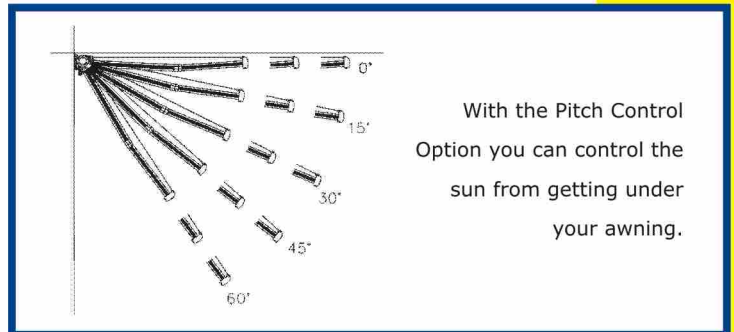

More great ways to enjoy outdoor living -

in **Style & Comfort**

Camerons stock a large variety of different models for you to choose from and other additional options to compliment your folding arm awning and make it **TRULY CUSTOM MADE.**

Camerons have a Folding Arm Awning to suit every budget with the added bonus of it being **SPECIFIED and FITTED** by the experts. Another benefit is the fact that you have a huge range of different fabric types to choose from and your colour choice is almost unlimited.

No job is too big, too small or too difficult for Camerons. We are the experts and we will find a way to fit your awning.

Some models to choose from include:

- Stainless Steel Models
- Cassetted Models
- Semi Cassette Models
- Extendable Valance Models
- Inbuilt Lighting Feature
- Pitch Control Feature
- DIY Kits Available
- Budget through to Deluxe Models

Choose from the following methods of operations:

- Gear Box & Crank Handle Operation
- Motorisation
- Remote Operation
- Computer Controlled Operation
- Wind or Sun Sensors