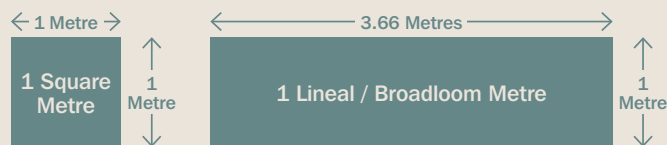

#### CARPET MEASUREMENTS EXPLAINED

Carpet is mostly sold in widths of 3.66 metres referred to as lineal (lm) or broadloom (blm) metres. The following illustration will help you understand the difference between a lineal metre and a square metre (sqm).