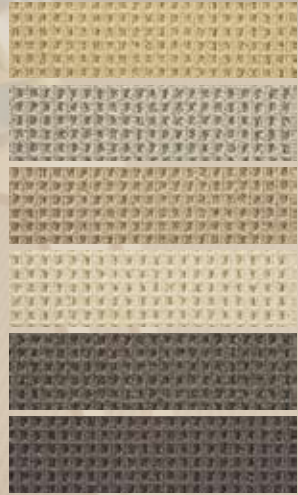

Carpet Choice chooses to use Dulux & Porter's Paints.

with stores Australia wide, we're your choice in flooring

## Coventry

*Polypropylene Textured*

Add style to your home or investment property with this contemporary design.

7 colours available

7 Year Wear Warranty

Colour featured: Almond Tart

**\$17.00**

per square metre