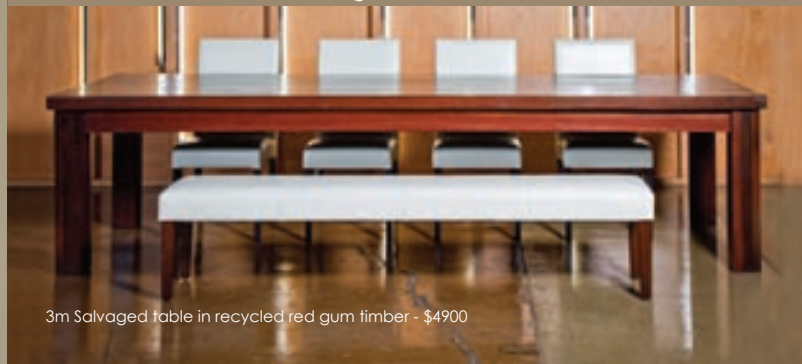

3m Salvaged table in recycled red gum timber - $4900