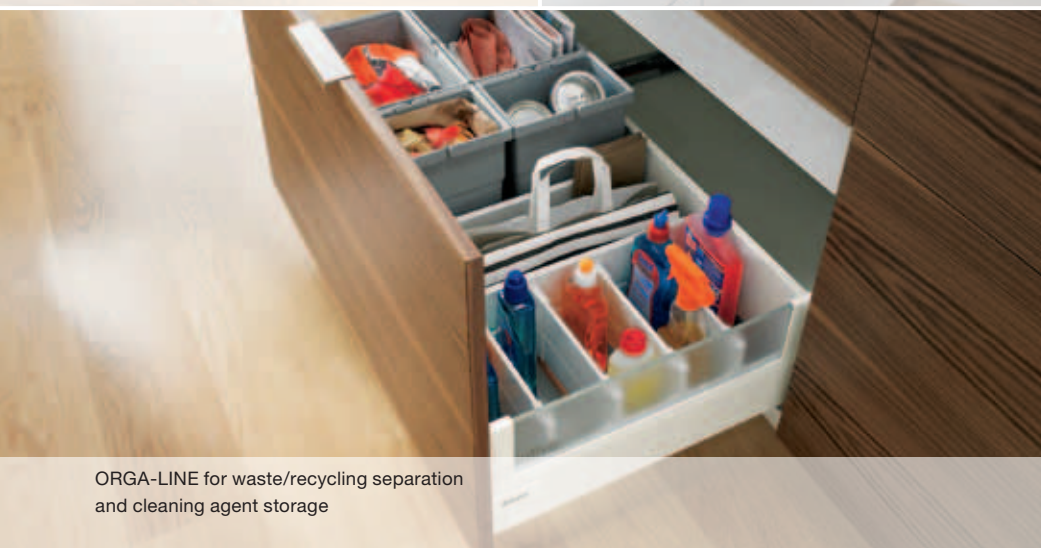

ORGA-LINE
plate holder

ORGA-LINE
knife holder

ORGA-LINE for waste/recycling separation
and cleaning agent storage