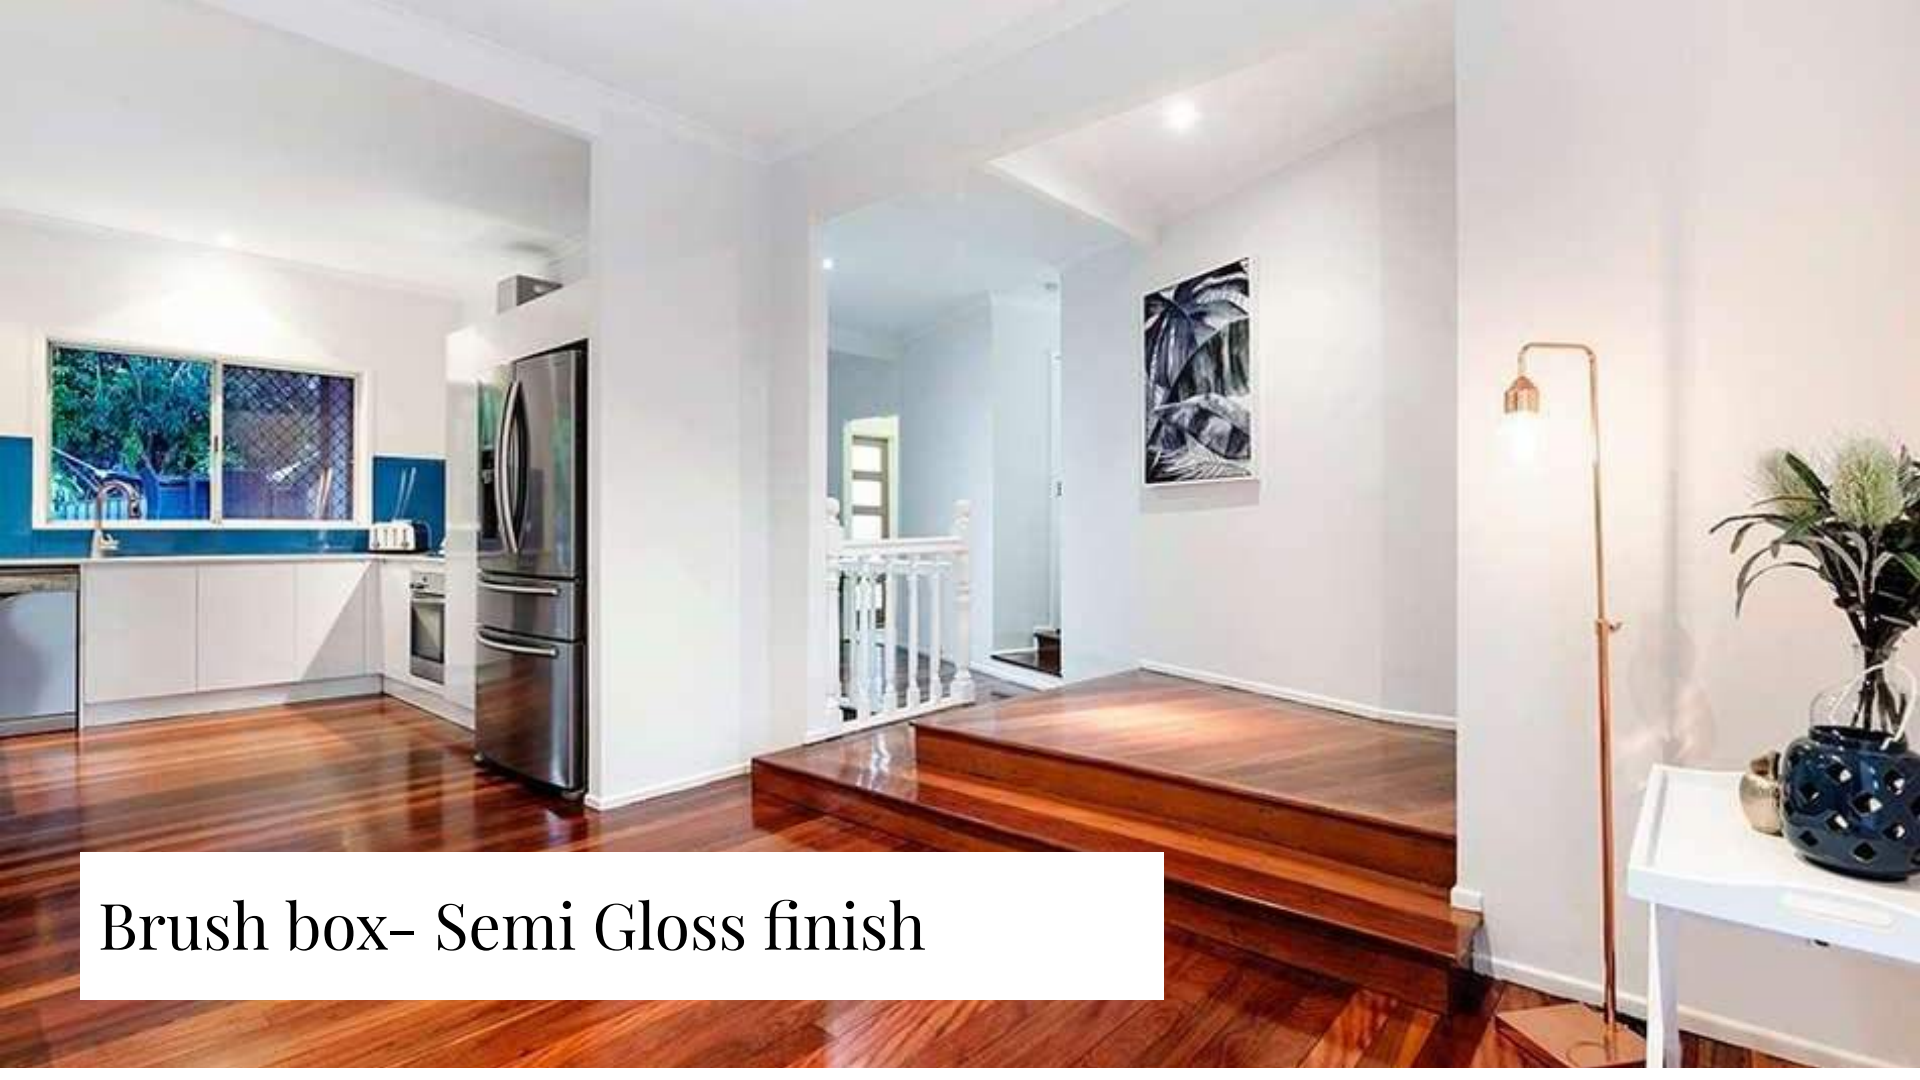

Brush box- Semi Gloss finish