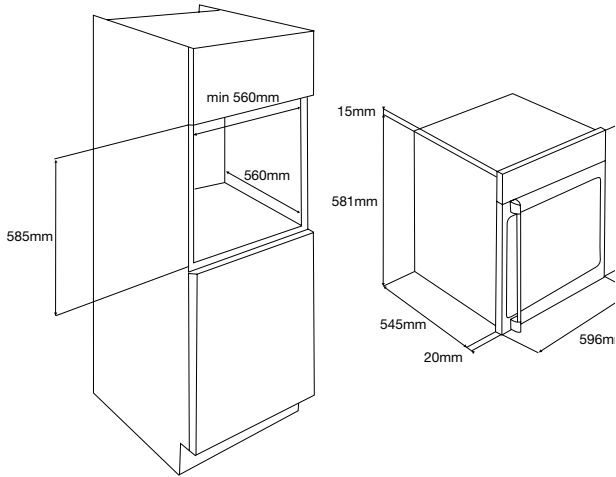

CLASSIC 60cm MULTIFUNCTION OVEN > HCOSSE

1. Functions:
2. Rapid preheat (0–200°C in 6.5mins)
   - Fan forced – (fan element only)
   - Convection/static oven- top and bottom element
   - Bottom element only
   - Half grill (fan forced)
   - Full grill (fan forced)
   - Oven Light

1. Accessories:
2. 1 x ceramic glass baking dish
   - 2 x enamelled baking dishes
   - Rotisserie rack

Connection: Plug supplied - 15amp
Flushmount installation