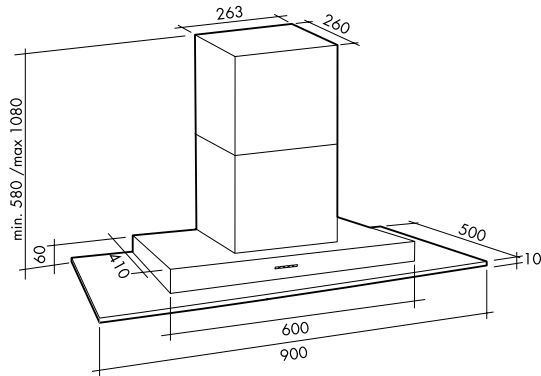

TRINITY 90cm CANOPY > HT900RC

Duct outlet size 150mm diameter
2 x 20W Halogen lights
Connection: Plug supplied - 10amp
Flue cover extension - HFE1 (960mm in height)