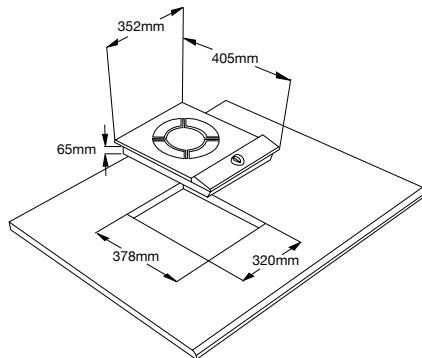

- Accessories:
- 1 x ceramic glass baking dish
 - 2 x enamelled baking dishes
 - Rotisserie rack

Connection: Plug supplied - 15amp
Flushmount installation

TRINITY SINGLE CERAMIC COOKTOP > HT1CE

Hob: Ceramic glass with 0.9mm 304 grade stainless steel control panel and 'Scotchbrite' finish