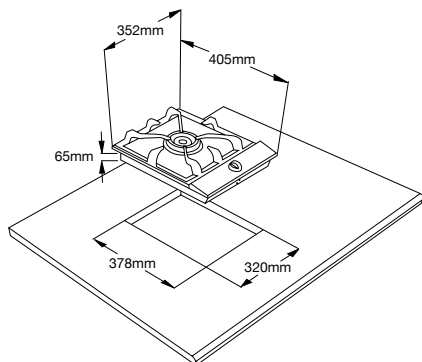

TRINITY SINGLE WOK COOKTOP > HT1SSN/L

Hob: 4.0mm thick stainless steel with 0.9mm 304 grade stainless steel control panel and 'Scotchbrite' finish

Burner: 240V auto ignition and flame failure safety
1 x E size Dual Control wok burner - 22 MJ

Connection: Plug supplied - 10amp

Pan Supports: Removable cast iron vitreous enamel coated