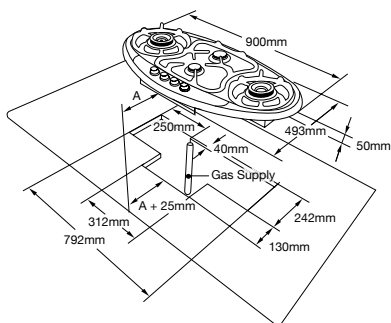

OSCA 4 BURNER GAS COOKTOP > HO4SSN/L

1. Hob: Stainless steel with 0.9mm 304 grade stainless steel control panel and 'Scotchbrite' elements
2. Burners: 240V auto ignition and flame failure safety
   2 x D size wok burners - 17 MJ
   1 x B size burner - 10 MJ
   1 x A size burner - 7 MJ
3. Connection: Plug supplied - 10amp
4. Pan Supports: Removable cast iron vitreous enamel coated