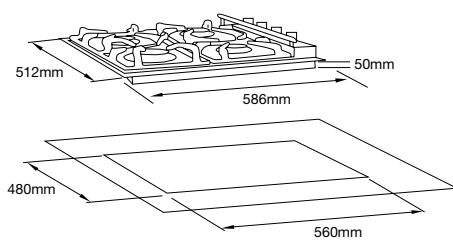

CLASSIC 60cm 4 BURNER GAS COOKTOP > HC4SSN/L

1. Hob: 4.0mm thick Stainless steel with 0.9mm 304 grade stainless steel control panel and 'Scotchbrite' finish
2. Burners: 240V auto ignition and flame failure safety
   1 x D size wok burner - 17 MJ
   1 x A size burner - 7 MJ
   2 x B size burner - 10 MJ
3. Connection: Plug supplied - 10amp
4. Pan Supports: Removable cast iron vitreous enamel coated