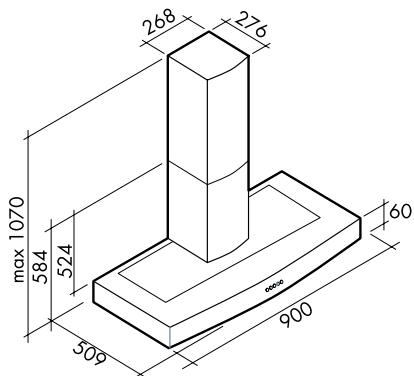

DESIGNER 90cm CANOPY > HD900.2RC

Duct outlet size 150mm diameter
1 x 21W Neon Light
Connection: Plug supplied - 10amp
Flue cover extension - HFE3 (960mm in height)