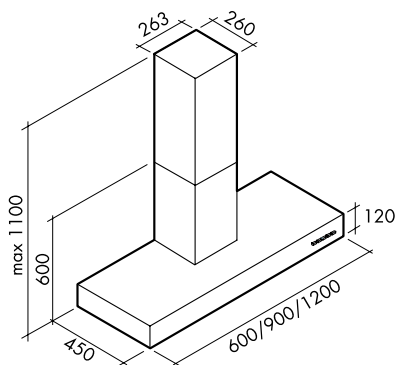

PROFESSIONAL 60cm CANOPY > HP600RC
PROFESSIONAL 90cm CANOPY > HP900RC
PROFESSIONAL 120cm CANOPY > HP1200RC

Duct outlet size 150mm diameter
2 x 20W Halogen lights
Connection: Plug supplied - 10amp
Flue cover extension - HFE2 (960mm in height)