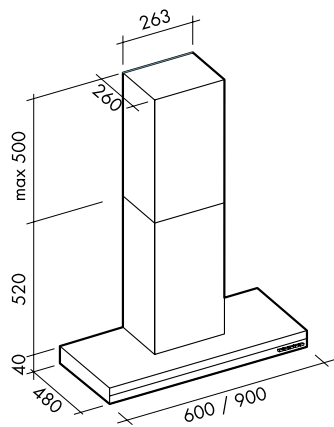

// HIGHLAND SPECIFICATIONS

CLASSIC 60cm CANOPY > HC600.2RC

Duct outlet size 150mm diameter
1 x 13W Neon light
Connection: Plug supplied - 10amp
Flue cover extension - HFE2 (960mm in height)

CLASSIC 90cm CANOPY > HC900.2RC

Duct outlet size 150mm diameter
1 x 21W Neon light
Connection: Plug supplied - 10amp
Flue cover extension - HFE2 (960mm in height)