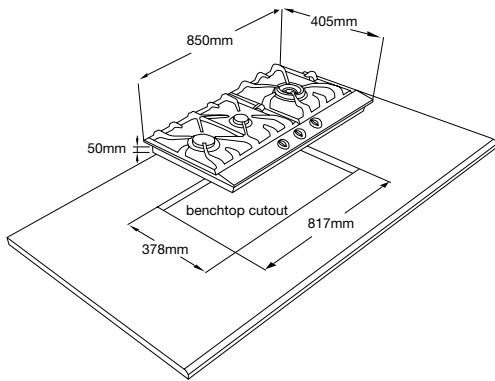

// HIGHLAND SPECIFICATIONS

TRINITY 85cm 3 BURNER GAS COOKTOP > HT3CN/L

TRINITY 85cm 3 BURNER GAS COOKTOP > HT3SSN/L

1. Hob: Ceramic glass or 4.0mm thick stainless steel with 0.9mm 304 grade stainless steel control panel and 'Scotchbrite' finish
2. Burners: 240V auto ignition and flame failure safety
   1 x D size wok burner - 17 MJ
   1 x A size burner - 7 MJ
   1 x C size burner - 13 MJ
3. Connection: Plug supplied - 10amp
4. Pan Supports: Removable cast iron vitreous enamel coated