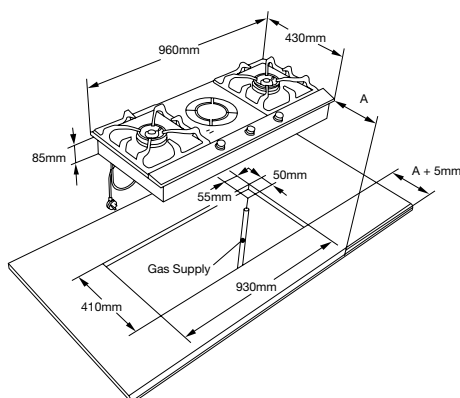

DESIGNER 96cm DUAL FUEL COOKTOP > HD3CEN/L

1. Hob: Ceramic glass with 0.9mm 304 grade stainless steel control panel and 'Scotchbrite' finish
2. Burners: 240V auto ignition and flame failure safety
   2 x E size Dual Control wok burners - 22 MJ
   1 x highlight ribbon element - Dual zone 2.2 kW
3. Connection: Plug supplied - 10amp
4. Pan Supports: Removable cast iron vitreous enamel coated