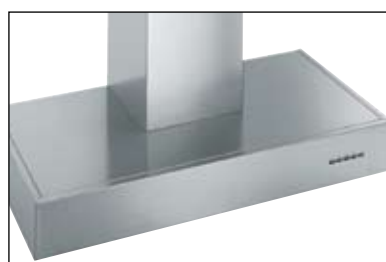

// HIGHLAND PROFESSIONAL SERIES CANOPIES

60cm PROFESSIONAL SERIES CANOPY > HP600RC (not pictured)

- 'Scotchbrite' stainless steel finish (AISI 304 grade)
- High extraction tangential motor - 1000 m³/hr maximum drawing capacity
- 4 speed electronic-optic controls
- 2 x metallic grease filter with stainless steel cover
- Clean filter warning
- Twin halogen lighting
- Wipe clean internal surfaces
- Automatic shut off timer

90cm PROFESSIONAL SERIES CANOPY > HP900RC

- 'Scotchbrite' stainless steel finish (AISI 304 grade)
- High extraction tangential motor - 1000 m³/hr maximum drawing capacity
- 4 speed electronic-optic controls
- 3 x metallic grease filter with stainless steel cover
- Clean filter warning
- Twin halogen lighting
- Wipe clean internal surfaces
- Automatic shut off timer

120cm PROFESSIONAL SERIES CANOPY > HP1200RC (not pictured)

- 'Scotchbrite' stainless steel finish (AISI 304 grade)
- High extraction tangential motor - 1000 m³/hr maximum drawing capacity
- 4 speed electronic-optic controls
- 3 x metallic grease filter with stainless steel cover
- Clean filter warning
- Twin halogen lighting
- Wipe clean internal surfaces
- Automatic shut off timer