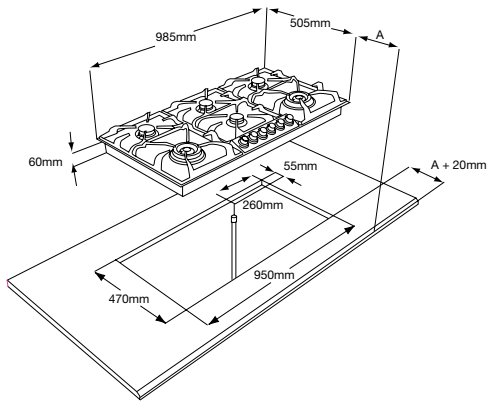

// HIGHLAND SPECIFICATIONS

PROFESSIONAL 98cm 6 BURNER GAS COOKTOP > HP6SSN/L

1. Hob: 4.0mm thick stainless steel with 0.9mm 304 grade stainless steel control panel and 'Scotchbrite' finish
2. Burners: 240V auto ignition and flame failure safety
   2 x E size wok burners - 22 MJ
   2 x B size burners - 8.5 MJ
   2 x A size burners - 6.5 MJ
3. Connection: Plug supplied - 10amp
4. Pan Supports: Removable cast iron vitreous enamel coated