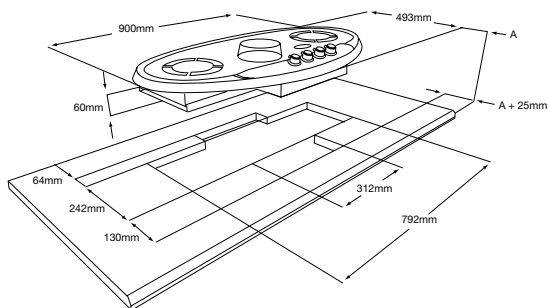

OSCA 4 BURNER GAS COOKTOP > HO4SSN/L

- Hob: Stainless steel with 0.9mm 304 grade stainless steel control panel and 'Scotchbrite' elements
- Burners: 240V auto ignition and flame failure safety
 2 x D size wok burners - 17 MJ
 1 x B size burner - 10 MJ
 1 x A size burner - 7 MJ
- Connection: Plug supplied - 10amp
- Pan Supports: Removable cast iron vitreous enamel coated

// HIGHLAND SPECIFICATIONS

OSCA DUAL FUEL COOKTOP > HO4CEN/L

- Hob: Ceramic glass with 0.9mm 304 grade stainless steel control panel and 'Scotchbrite' finish
- Burners: 240V auto ignition and flame failure safety
 1 x D size wok burner - 17 MJ
 1 x B size burner - 10 MJ
 1 x A size burner - 7 MJ
 1 x Highlight ribbon element - Dual Zone 1.7 kW
- Connection: Plug supplied - 10amp
- Pan Supports: Removable cast iron vitreous enamel coated