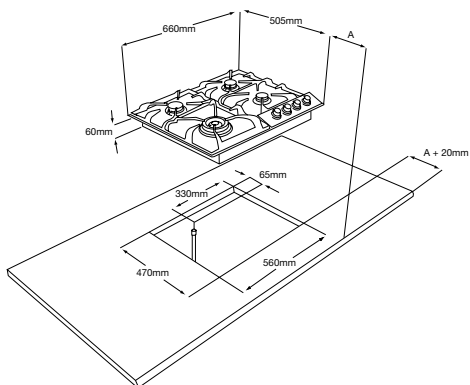

DESIGNER 96cm DUAL FUEL COOKTOP > HD3CEN/L

- Hob: Ceramic glass with 0.9mm 304 grade stainless steel control panel and 'Scotchbrite' finish
- Burners: 240V auto ignition and flame failure safety
 2 x E size Dual Control wok burners - 22 MJ
 1 x highlight ribbon element - Dual zone 2.2 kW
- Connection: Plug supplied - 10amp
- Pan Supports: Removable cast iron vitreous enamel coated

// HIGHLAND SPECIFICATIONS

PROFESSIONAL 98cm 6 BURNER GAS COOKTOP > HP6SSN/L

- Hob: 4.0mm thick stainless steel with 0.9mm 304 grade stainless steel control panel and 'Scotchbrite' finish
- Burners: 240V auto ignition and flame failure safety
 2 x E size wok burners - 22 MJ
 2 x B size burners - 8.5 MJ
 2 x A size burners - 6.5 MJ
- Connection: Plug supplied - 10amp
- Pan Supports: Removable cast iron vitreous enamel coated