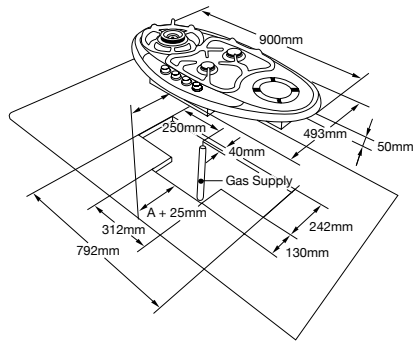

// HIGHLAND SPECIFICATIONS

OSCA DUAL FUEL COOKTOP > HO4CEN/L

1. Hob: Ceramic glass with 0.9mm 304 grade stainless steel control panel and 'Scotchbrite' finish
2. Burners: 240V auto ignition and flame failure safety
   1 x D size wok burner - 17 MJ
   1 x B size burner - 10 MJ
   1 x A size burner - 7 MJ
   1 x Highlight ribbon element - Dual Zone 1.7 kW
3. Connection: Plug supplied - 10amp
4. Pan Supports: Removable cast iron vitreous enamel coated