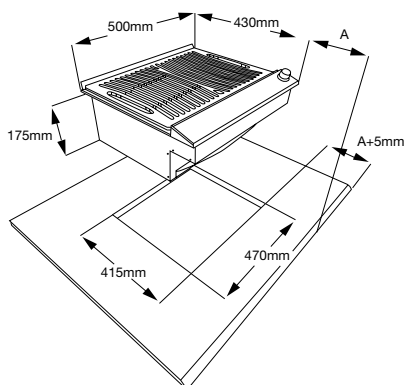

DESIGNER INDOOR GAS BARBEQUE > HDBBQN/L

1. Hob: 4.0mm thick stainless steel with 0.9mm 304 grade stainless steel control panel and 'Scotchbrite' finish
2. Burners: 240V auto ignition and flame failure safety
   1 x 12 MJ ceramic tile burner
3. Connection: Plug supplied - 10amp
4. Griddle Plate: High carbon black enamelled steel