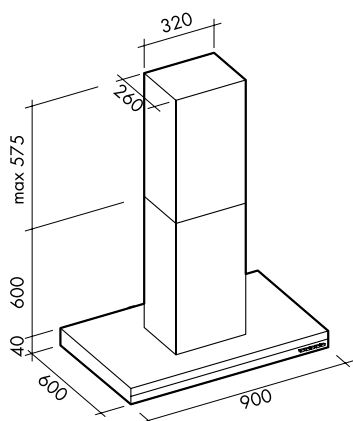

// HIGHLAND SPECIFICATIONS

CLASSIC 60cm CANOPY > HC600.2RC

Duct outlet size 150mm diameter
 1 x 13W Neon light
 Connection: Plug supplied - 10amp
 Flue cover extension - HFE2 (960mm in height)

CLASSIC 90cm CANOPY > HC900.2RC

Duct outlet size 150mm diameter
 1 x 21W Neon light
 Connection: Plug supplied - 10amp
 Flue cover extension - HFE2 (960mm in height)

CLASSIC 90cm ISLAND CANOPY > HC900.2IRC

Duct outlet size 150mm diameter
 2 x 21W Neon lights
 Connection: Plug supplied - 10amp
 Flue cover extension - HFE4 (1200mm in height)