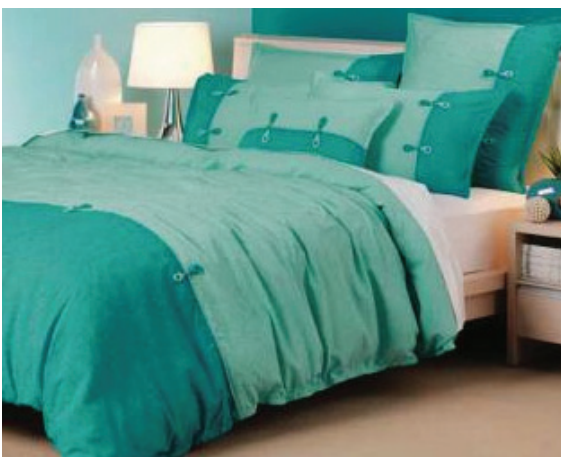

Kobi Jade

“Oriental Simplicity”

- Permanent heat set crinkle fabric
- Decorative frog toggles
- Colours-Jade and Spice
- Quilt cover sets include pillowcases - one for single bed, two for all other sizes