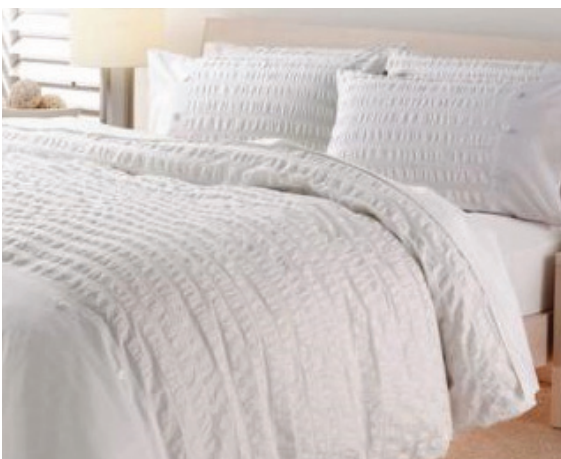

Noosa White

"Texture, Texture, Texture!"

- 50/50 poly/cotton
- Textured seersucker
- Hand stitched decorative buttons
- Colour-Blue and Pink
- Quilt cover sets include pillowcases - one for single bed, two for all other sizes.