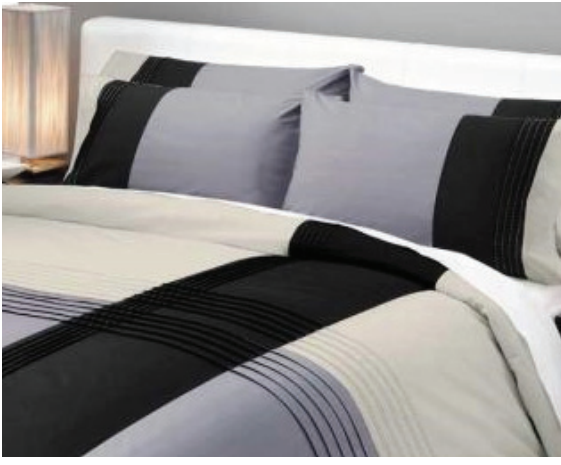

Manhattan Pewter

“Contemporary and Urban”

- 50/50 poly/cotton base
- Contrast overstitched pintucks
- Quilt cover sets include pillowcases - one for single bed, two for all other sizes.