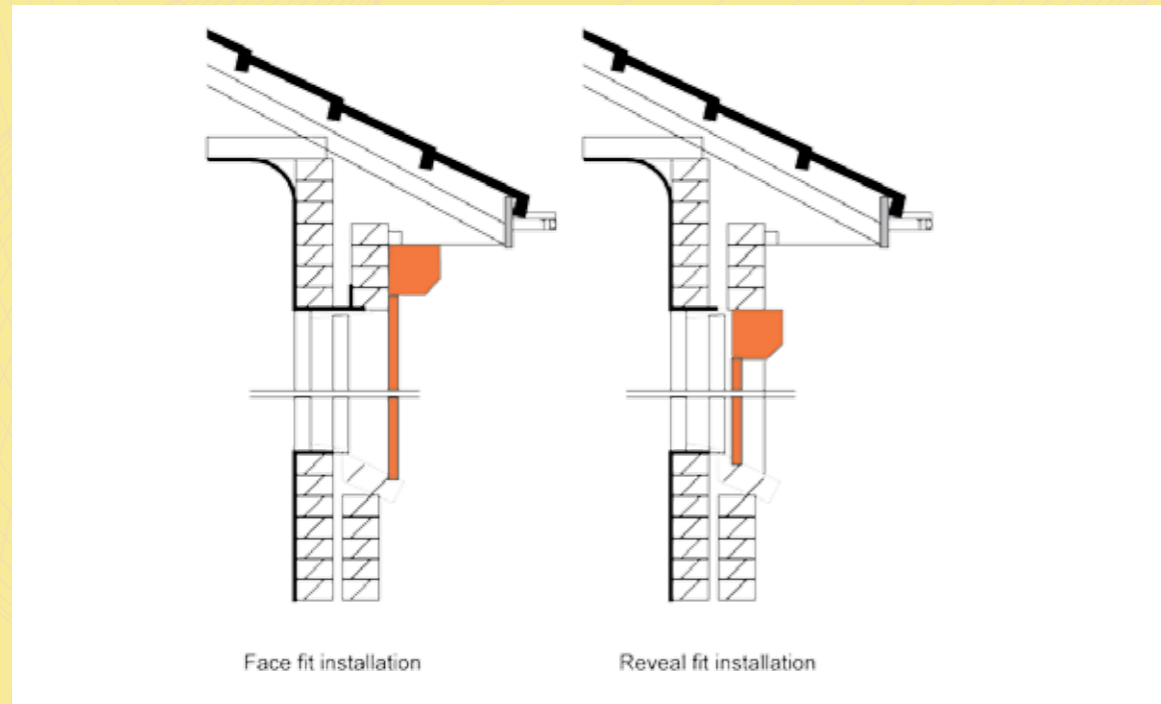

INSTALLATION.

STANDARD GUIDE COLOURS.

Note: Headbox, guide and bottom bar are ONLY available in white, cream, sand, brown and black. Powdercoating is required for other colours.

www.ozroll.com.au

FOR FURTHER INFORMATION CONTACT: