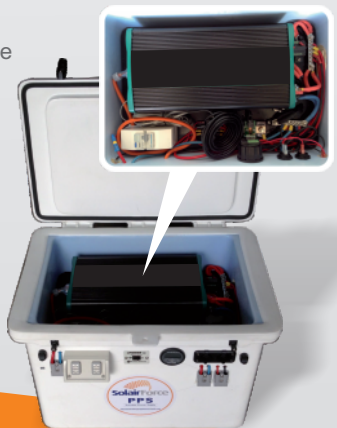

SolairForce

PPS - PORTABLE POWER SUPPLY

** patent pending*

THE CONCEPT

The Solairforce PPS is essentially a Solar charged battery system with a pure sine wave inverter which is portable and able to be used in a variety of applications. It is able to be charged via solar or a mains battery charger and has a deep cycle battery storage component. The Solairforce PPS has 12v DC, 240v AC and USB capabilities.

APPLICATIONS

The Solairforce PPS has a wide variety of applications which include but are not limited to:

- Off Grid system able to be connected to domestic houses to save buying grid power
- UPS system for computers and servers
- Emergency power (including medical devices)
- Remote area power supply
- Camping , RV'S, Caravans
- Tradesmen and builders on job sites
- Disaster relief
- Boating
- Mining, underground or confined spaces
- Power supply for transportable buildings

FEATURES

- **NO NOISE OR FUMES**
- Able to be connected to fixed or portable solar panels
- Safe to use in confined spaces and indoors
- Surge protection – safe to use with all appliances
- Can be charged with Solar or battery charger.
- Able to be used in a variety of applications – connect to the house and simply unplug and take camping or boating
- Portable, compact and mobile
- No fuel or services required
- No ongoing costs – connect to power circuit to save paying for electricity
- Environmentally friendly
- Fully sealed unit in a robust, insulated case
- Direct USB connection